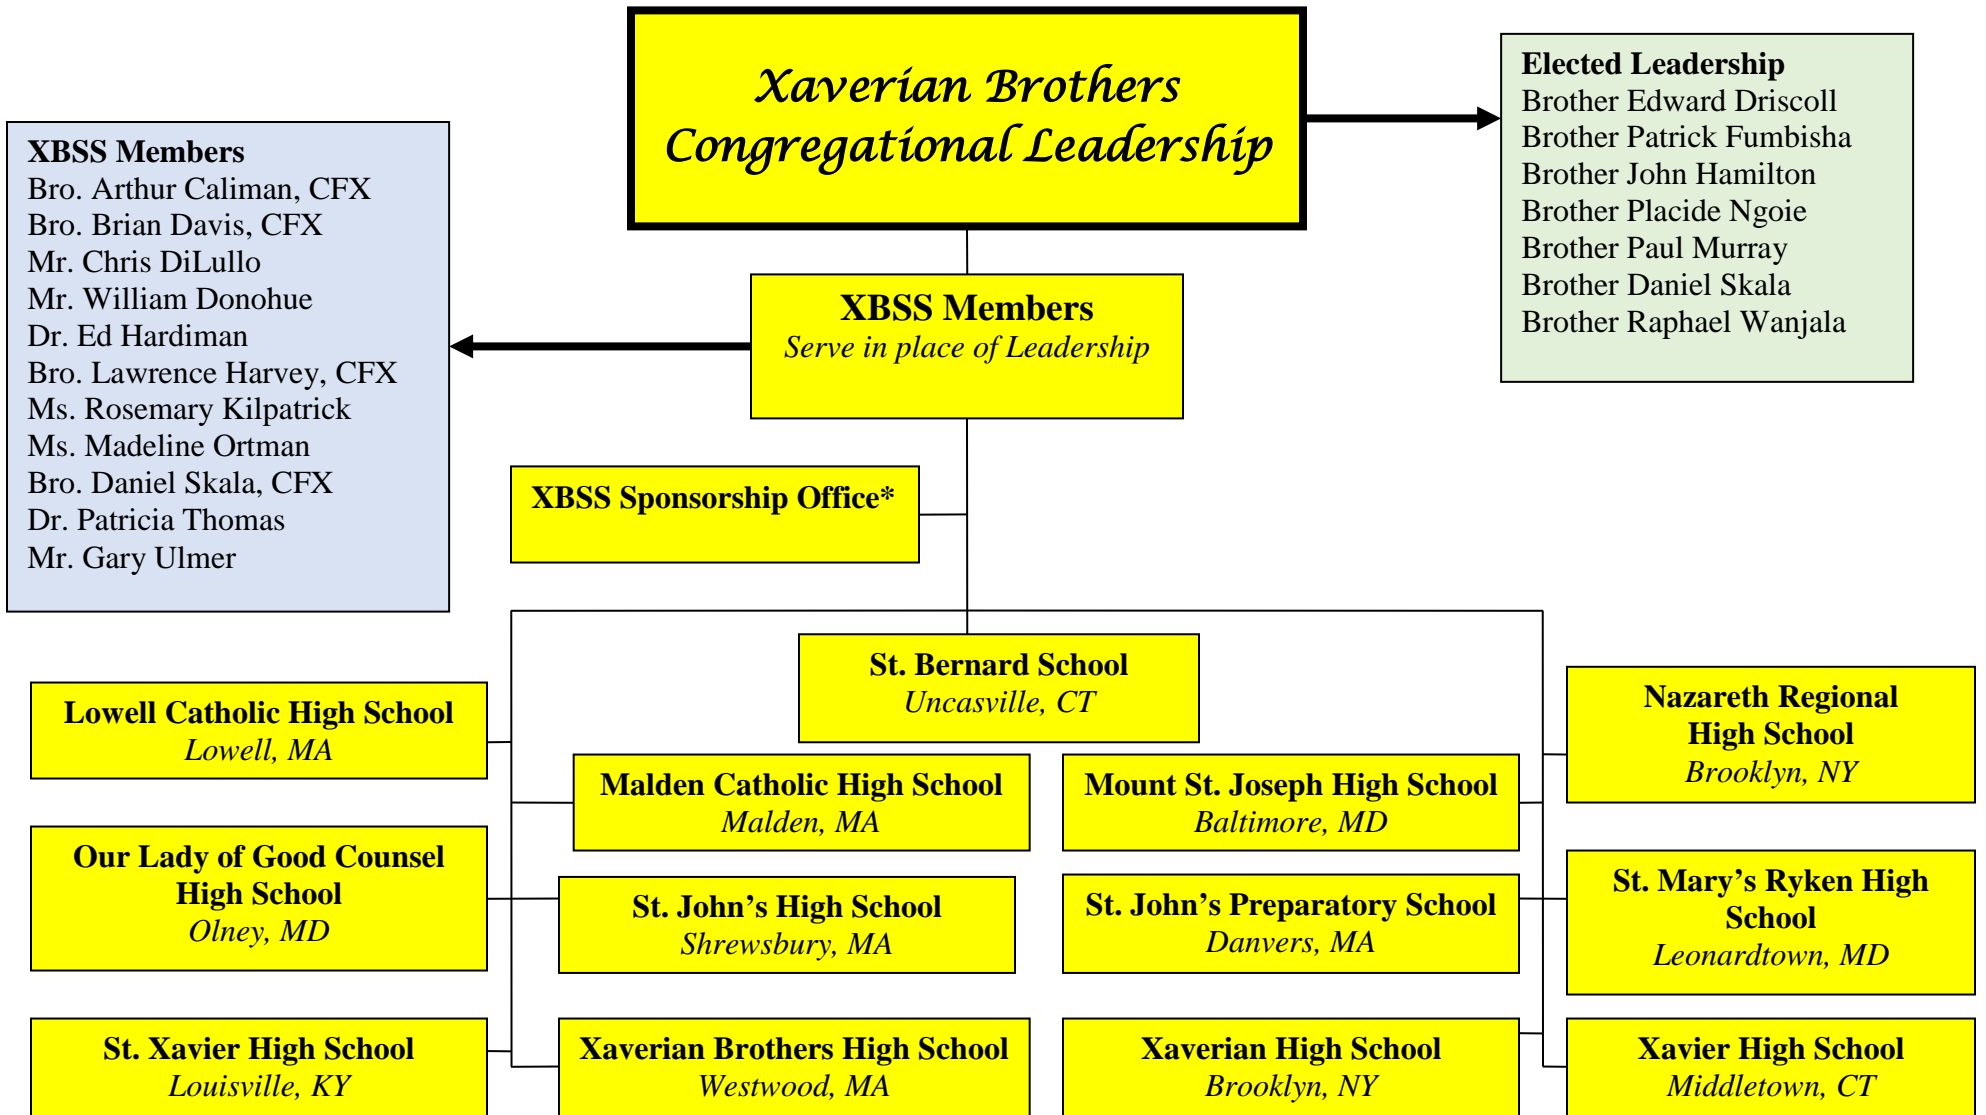

# XBSS Organizational Chart

**XBSS Members**  
Bro. Arthur Caliman, CFX  
Bro. Brian Davis, CFX  
Mr. Chris DiLullo  
Mr. William Donohue  
Dr. Ed Hardiman  
Bro. Lawrence Harvey, CFX  
Ms. Rosemary Kilpatrick  
Ms. Madeline Ortman  
Bro. Daniel Skala, CFX  
Dr. Patricia Thomas  
Mr. Gary Ulmer